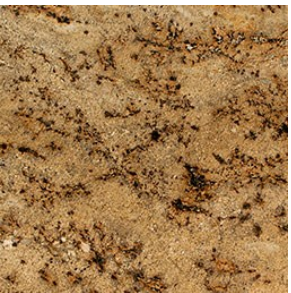

## Group D

ANDINO WHITE

ASTORIA

AZUL CELESTE

BIANCO ANTICO

BLACK FOREST

BLACK GALAXY

BLIZZARD

CARAVELAS GOLD

CIALLO CREAM

DESERT BEACH

GRAY NUEVO

LAPIDUS

LENNON

MAKALU BAY

NEVASCA MIST

PREMIUM BLACK

SNOWFALL

SOLARIUS

STEEL GRAY

STREAM WHITE

WHITE ICE

WHITE PARADISE

WHITE RAVINE

WHITE SAND

WHITE VALLEY

WHITE WAVE