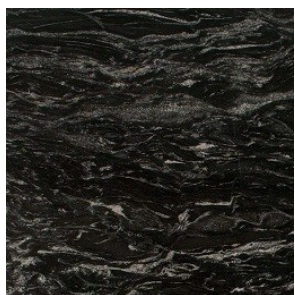

ARCTIC SAND

BIANCO MONTANHA

BLACK MIST

COLONIAL CREAM

COLONIAL WHITE

GANACHE

HIMALAYA WHITE

MIRAGE WHITE

MONTE CRISTO

NEW RIVER WHITE

OYSTER WHITE

PITAYA WHITE

SILVER CLOUD

SILVER CREEK

SILVER WAVES

SMOKEY PEARL

SNOWRIDGE

STEEL GRAY
DUAL FINISH

STEEL GRAY SATIN

SUNSET CANYON

WHISPER WHITE